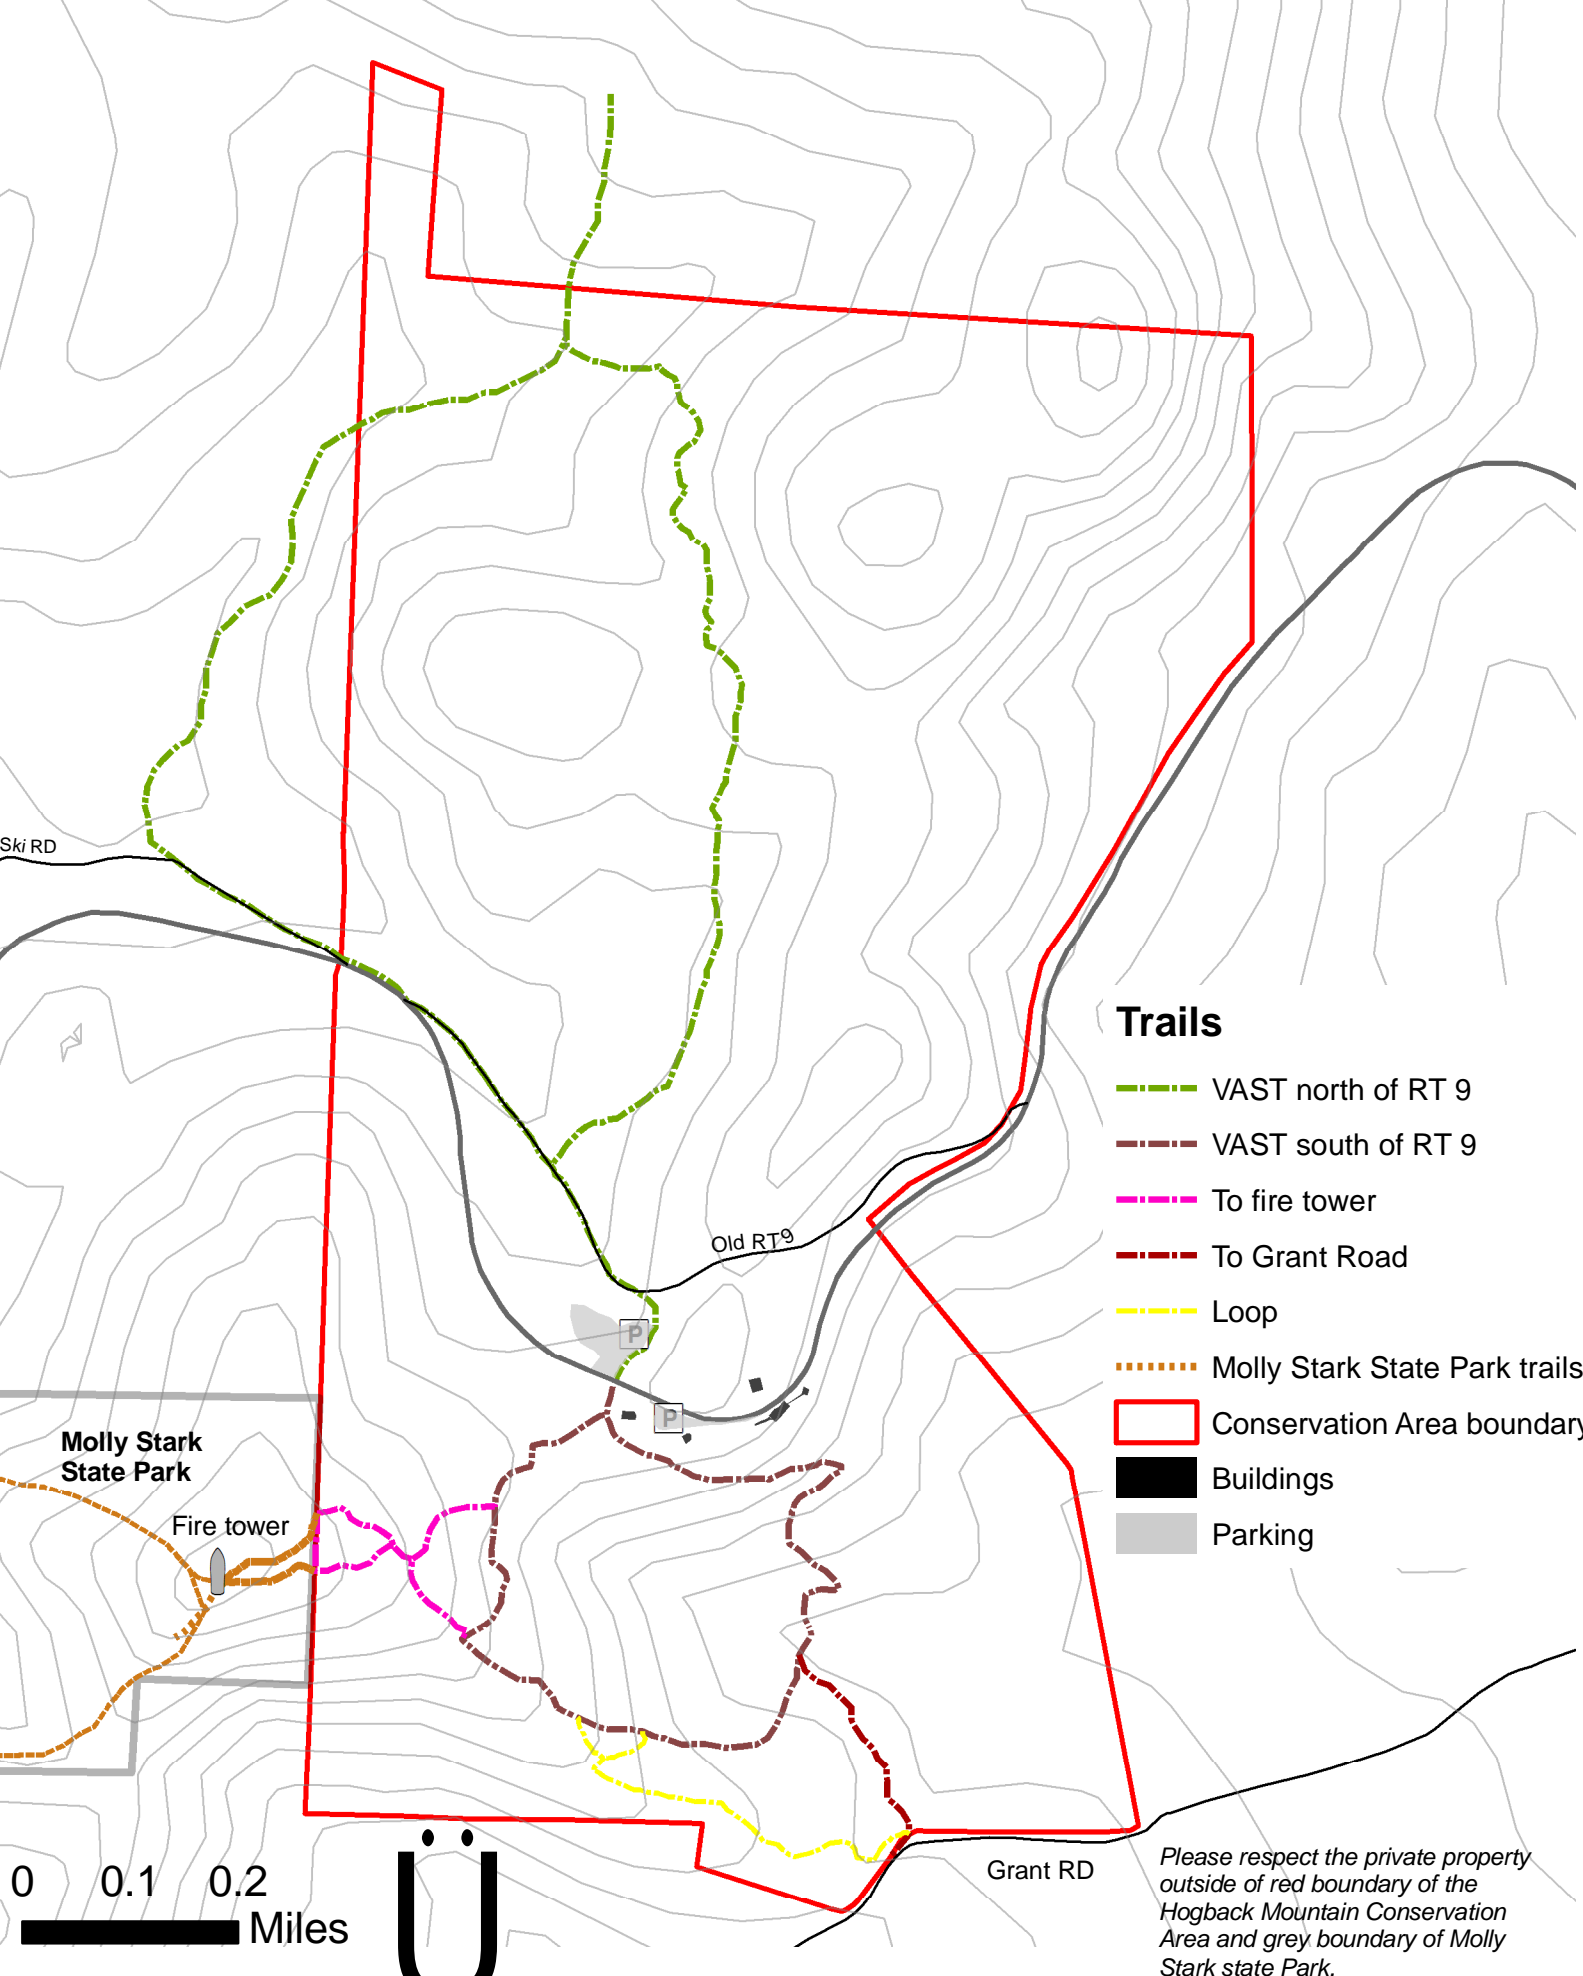

Hogback Mountain Conservation Area Trails

Trails

- VAST north of RT 9
- VAST south of RT 9
- To fire tower
- To Grant Road
- Loop
- Molly Stark State Park trails
- Conservation Area boundary
- Buildings
- Parking

0 0.1 0.2 Miles

Please respect the private property outside of red boundary of the Hogback Mountain Conservation Area and grey boundary of Molly Stark state Park.